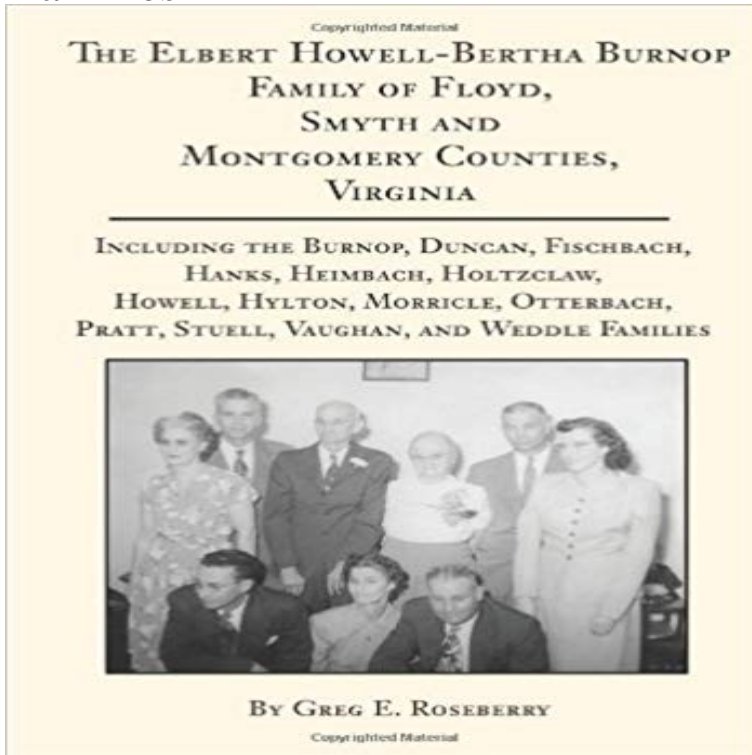

# The Elbert Howell-Bertha Burnop Family of Floyd, Smyth and Montgomery Counties, Virginia: Including the Burnop, Duncan, Fischbach, Hanks, Heimbach, ... Pratt, Stuell, Vaughan, and Weddle Families

This is the story of the Elbert Howell and Bertha Burnop family ancestors. Elbert Eden Howell (Dec. 25, 1878-Mar. 24, 1964) married Bertha Allie Burnop (Sep. 7, 1883-Dec. 9, 1956) on Oct. 1, 1900 in Radford, Virginia where they lived the rest of their lives at 4th and Ingles Streets. Elbert was born in Floyd Co., Virginia and most of his ancestors were from this area going back more than 100 years when Floyd County was still part of Montgomery Co., Virginia. The Burnop family was from Westmorland County, England and Berthas ancestors were from the Smyth, Carroll and Grayson counties area of Virginia. Immigrants were primarily from England and Germany. The related Duncan, Fischbach, Hanks, Heimbach, Holtzclaw, Hylton, Morricle, Otterbach, Pratt, Stuell, Vaughan, and Weddle families also have chapters including descendency reports.